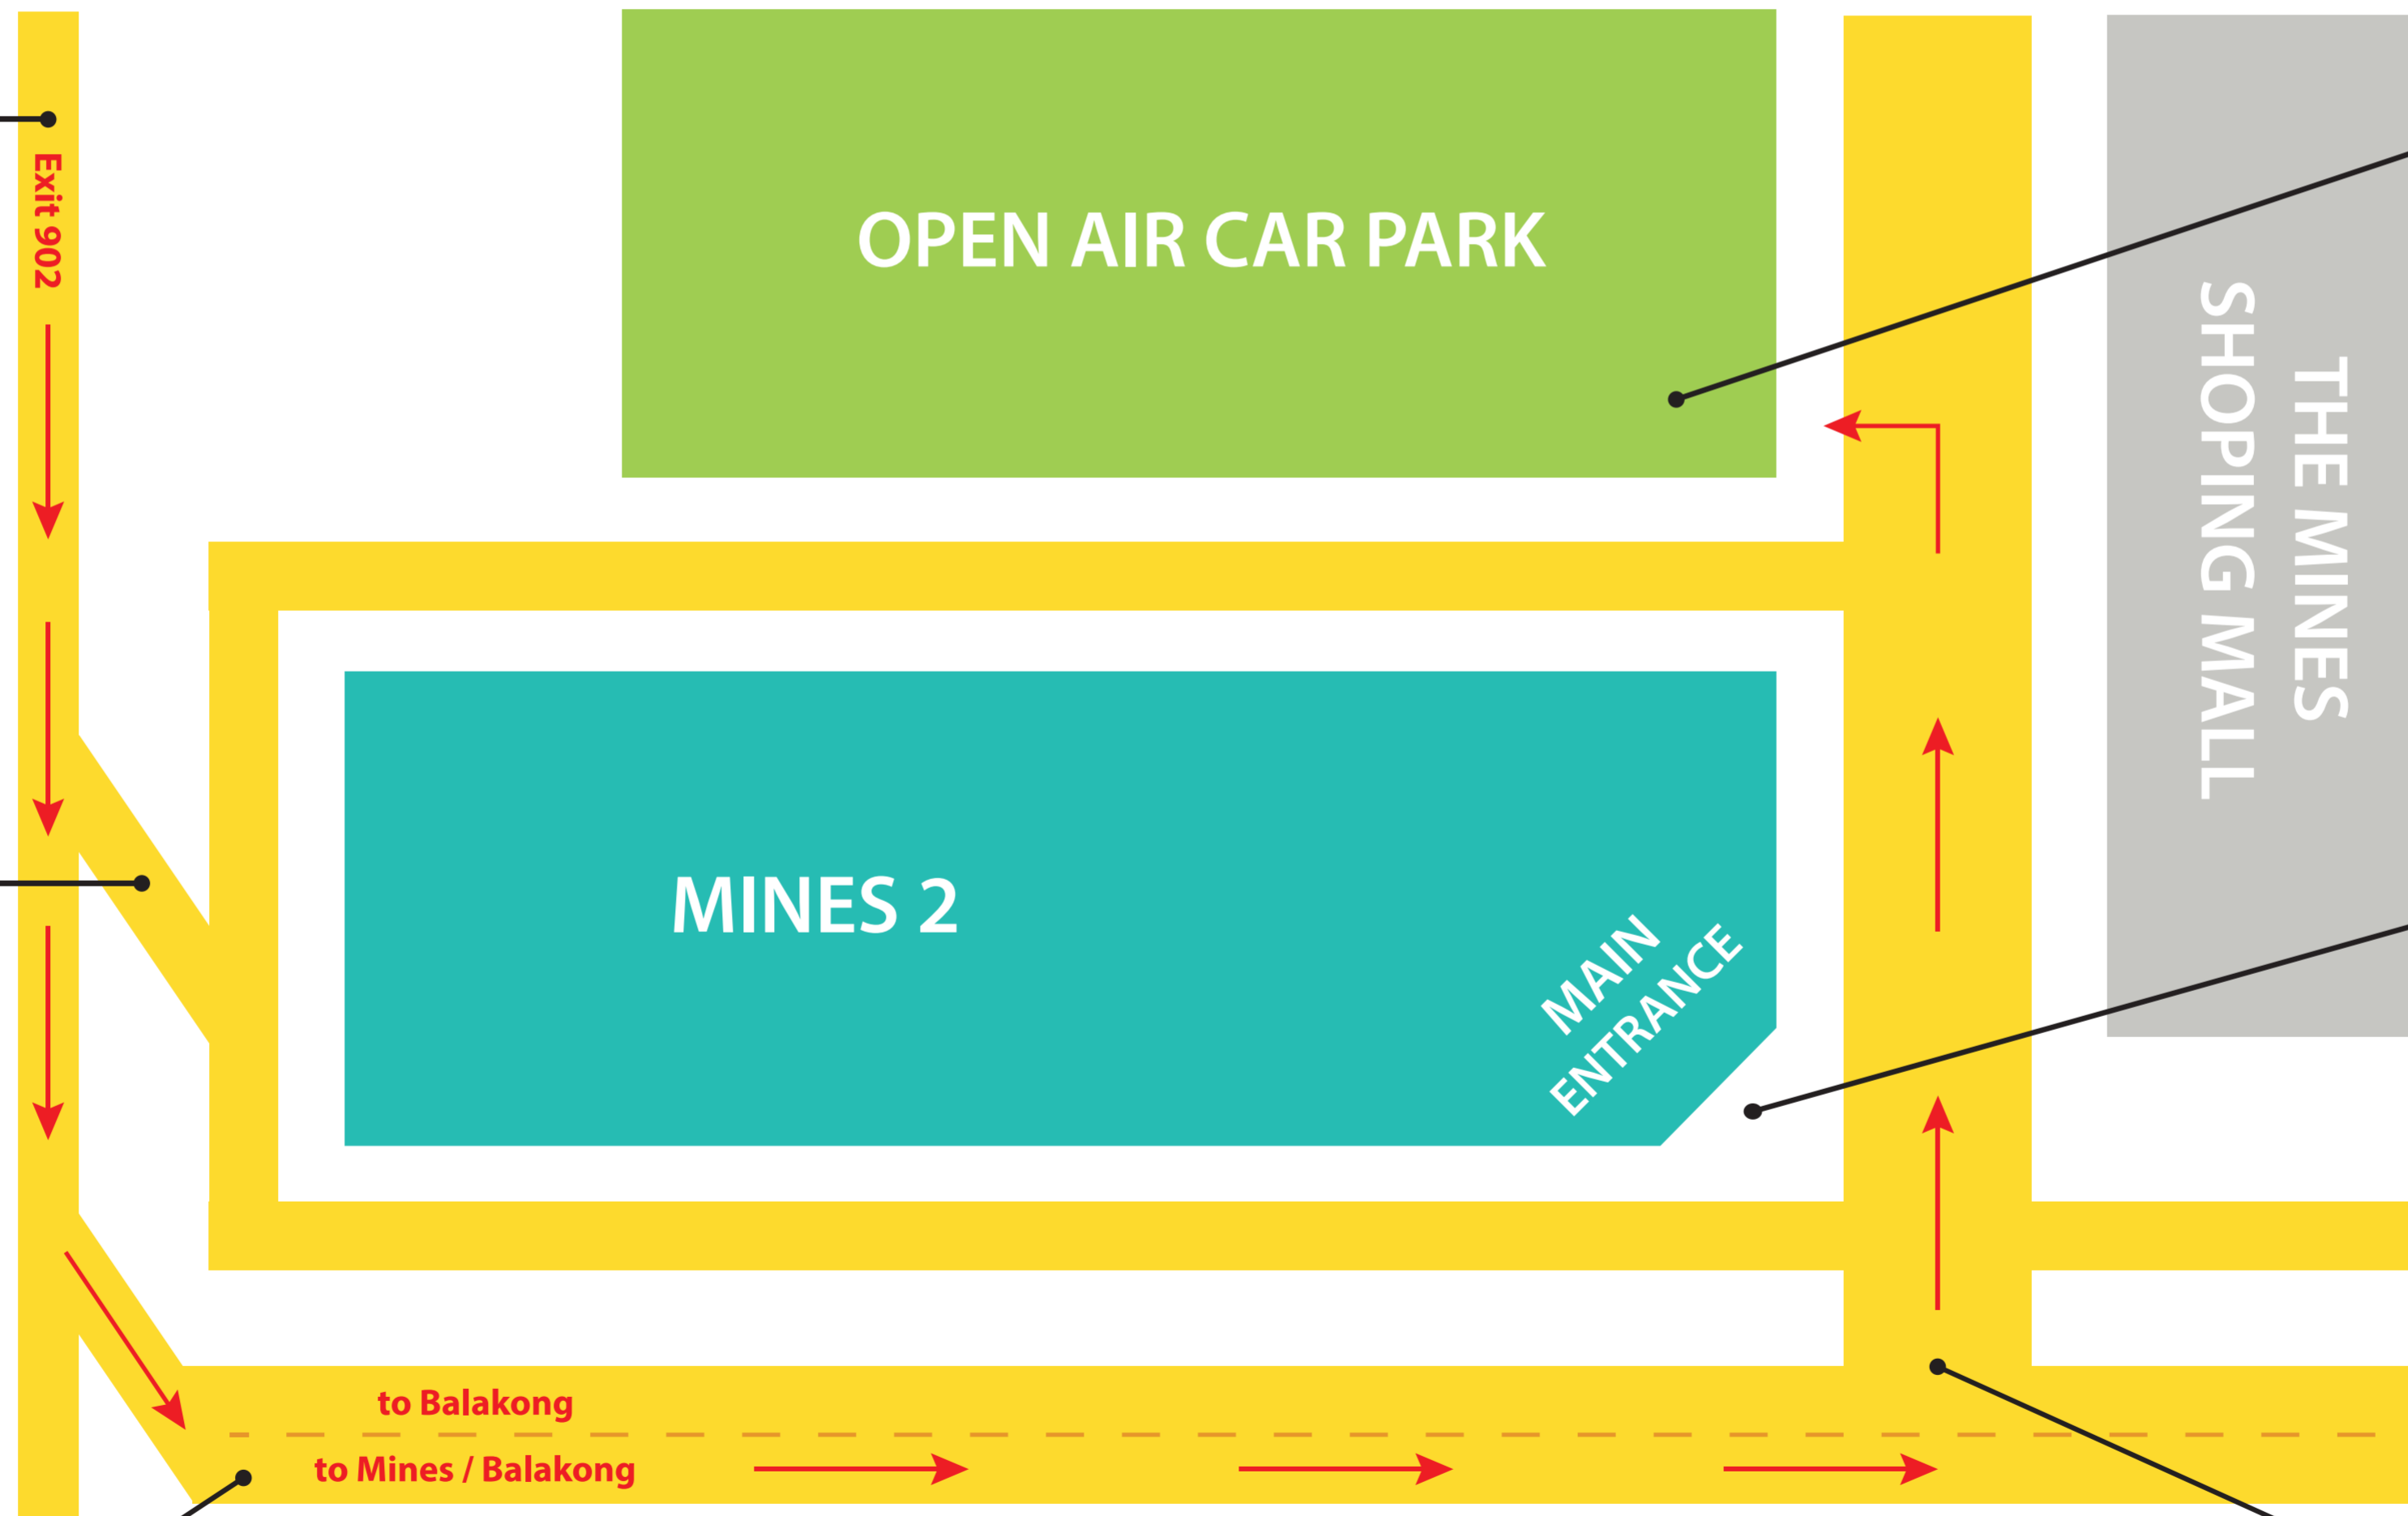

1. Exit **902** to Balakong

2. **DO NOT** EXIT HERE as this is far from Main Entrance

3. Exit **RIGHT** to Mines/Balakong

6. Closest parking to the Pet Playland

5. **Main Entrance** to Pet Playland

4. Destination will be on the **left**